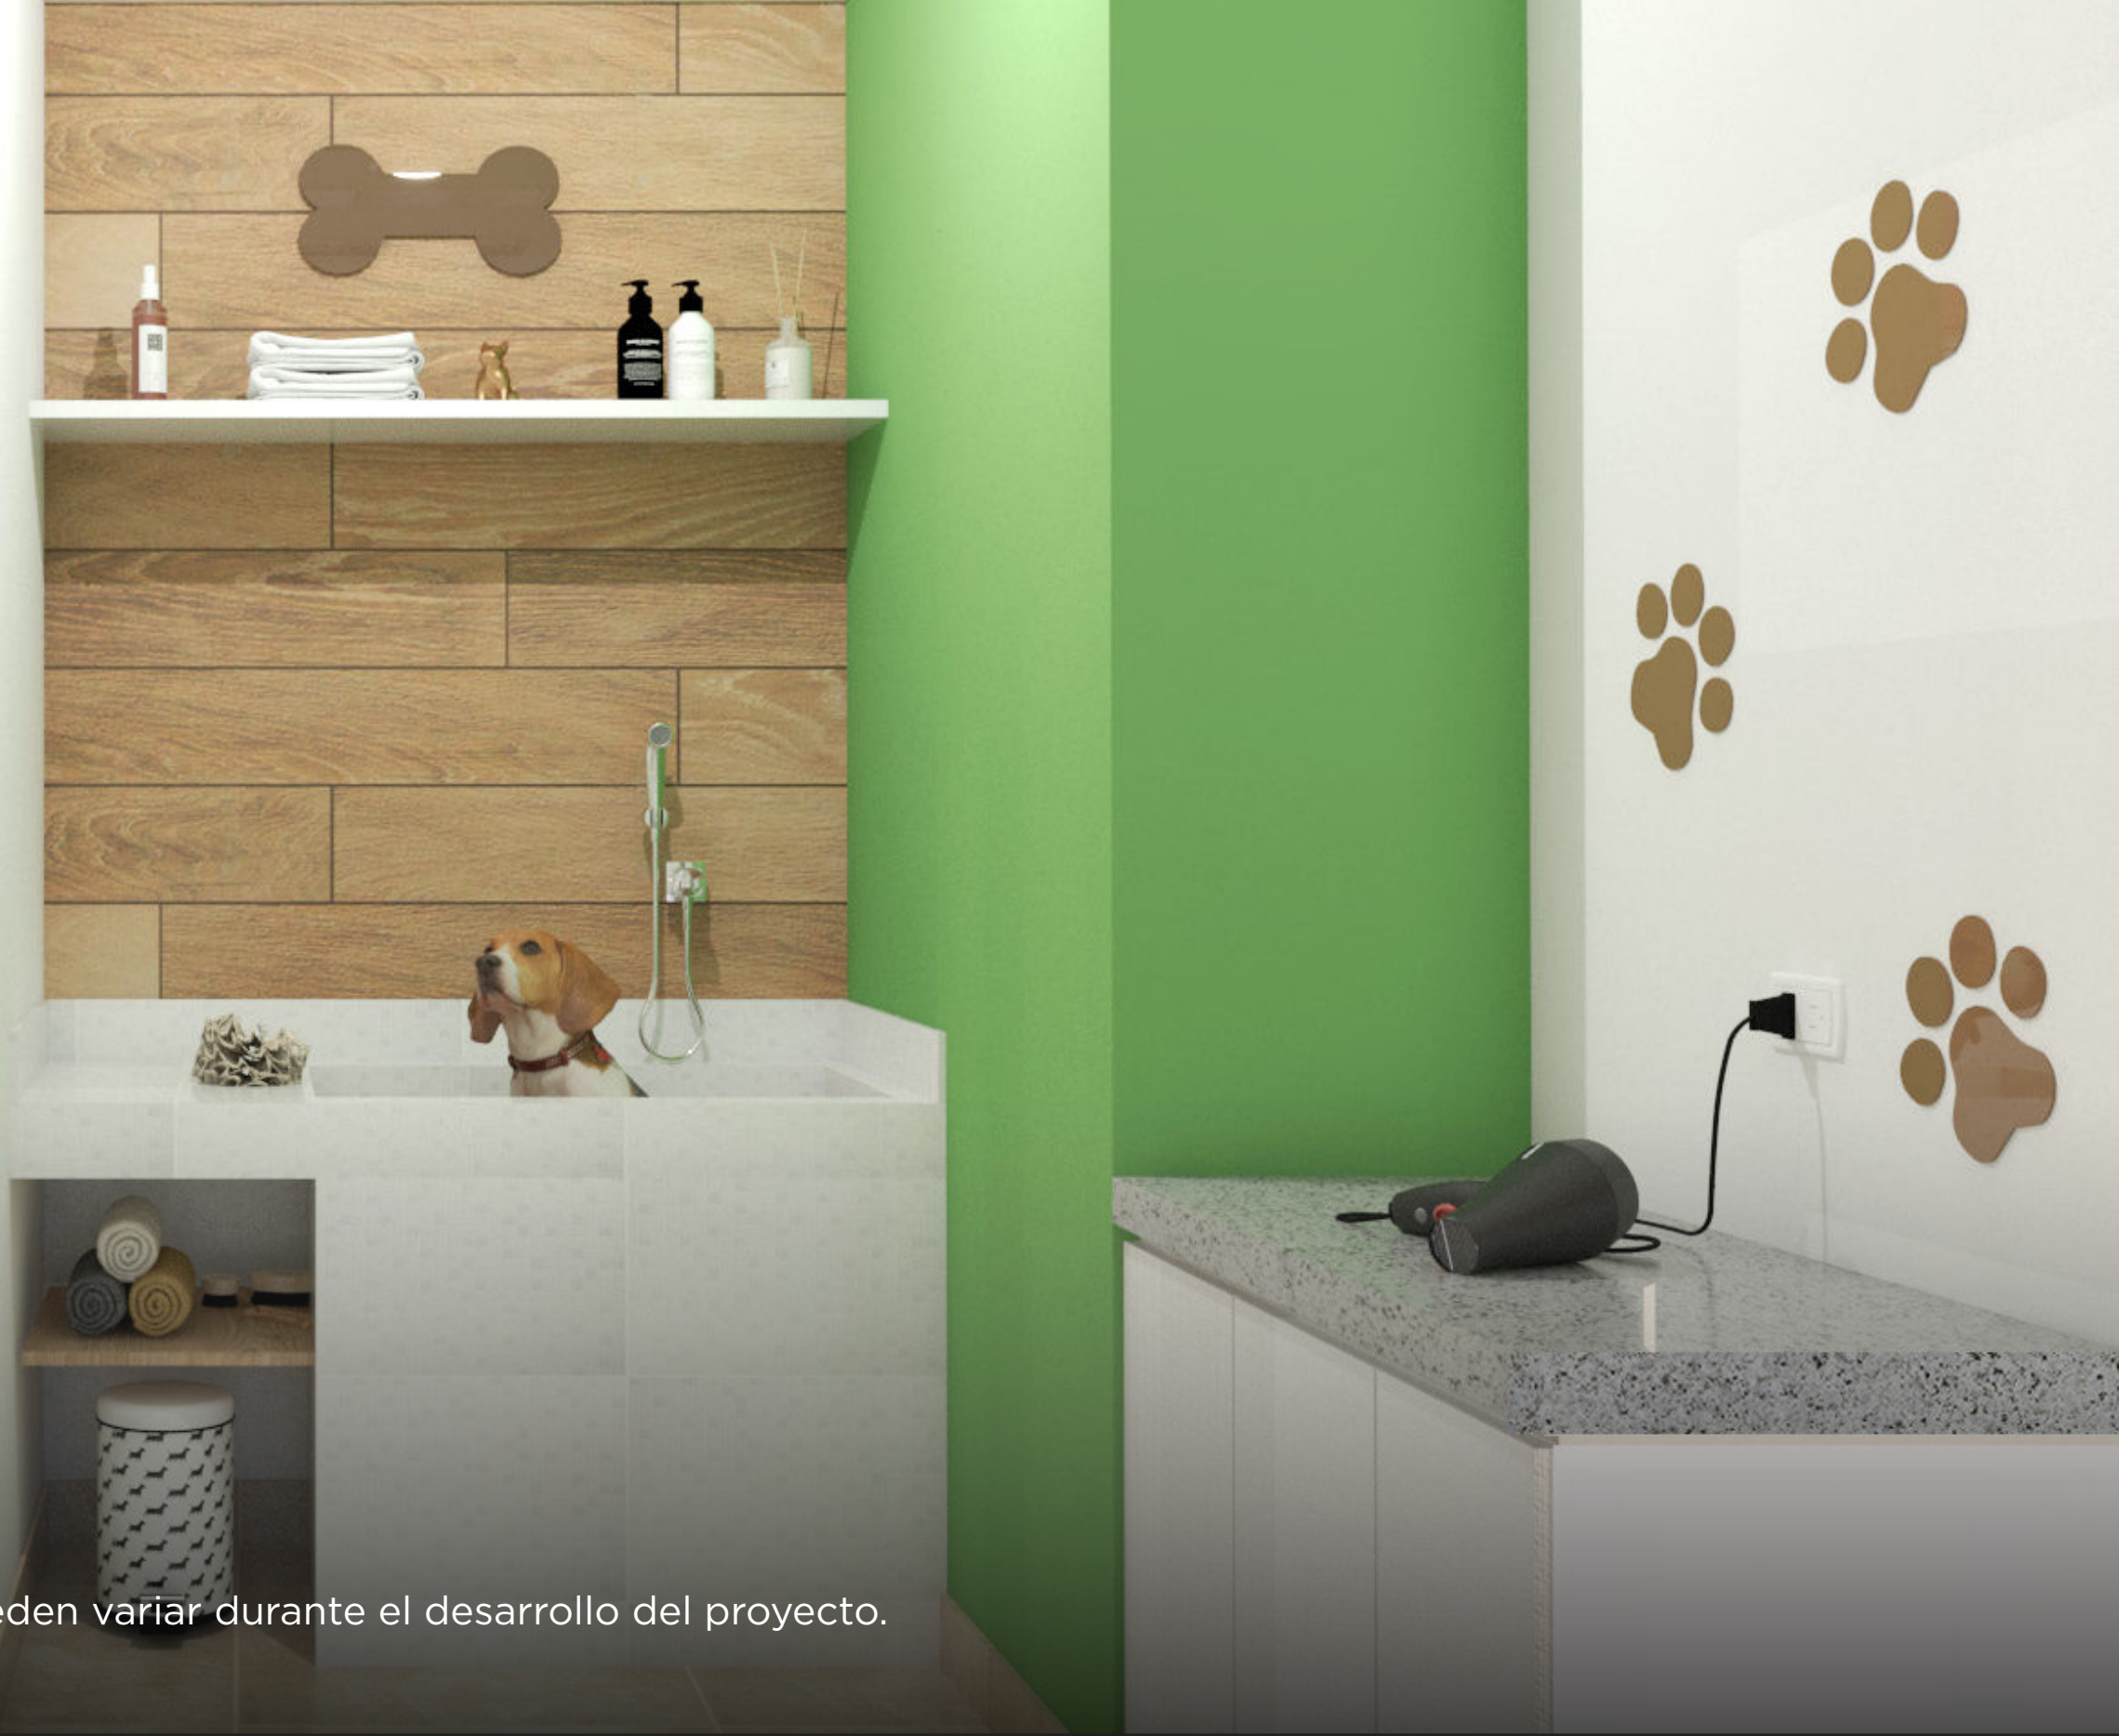

Zona Pet

Oh!
my
DOG

*Todas las imágenes, planos y áreas son referenciales y pueden variar durante el desarrollo del proyecto.